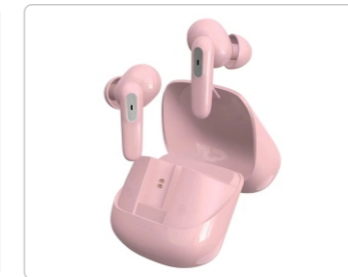

EY185TWS

Specification:

Color ☐ ☒ ☐

- ◉ Bluetooth version: V5.1
- ◉ Chipset: bluetrum5616A
- ◉ Battery capacity (earphones) : 30mAh
- ◉ Battery capacity (charging case) : 300mAh
- ◉ Talk time: 3-4 hours
- ◉ Playing time: 3-4 hours
- ◉ Charging time: 1-2 hours
- ◉ Frequency: 2.402-2.480GHz
- ◉ Working range: within 10M
- ◉ Speaker diameter: Φ10mm
- ◉ Touch control
- ◉ Charging port: TYPE-C