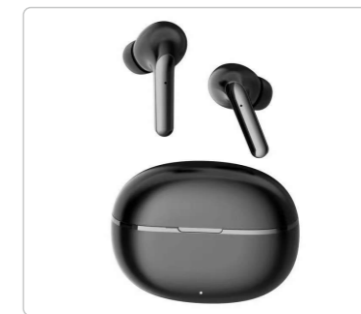

Open the cover and connect don't wait

After successful bluetooth matching, open the cover and automatically connect to bluetooth

TWS earbuds |

EY110TWS

Specification:

Color ●

- ◉ Bluetooth version: V5.1
- ◉ Chipset: JL6983D4
- ◉ Battery capacity (earphones) : 30mAh
- ◉ Battery capacity (charging case) : 300mAh
- ◉ Talk time: 3-4 hours
- ◉ Playing time: 3-4 hours
- ◉ Charging time: 1-2 hours
- ◉ Frequency: 2.402-2.480GHz
- ◉ Working range: within 10M
- ◉ Speaker diameter: Φ13mm
- ◉ Touch control
- ◉ Charging port: TYPE-C