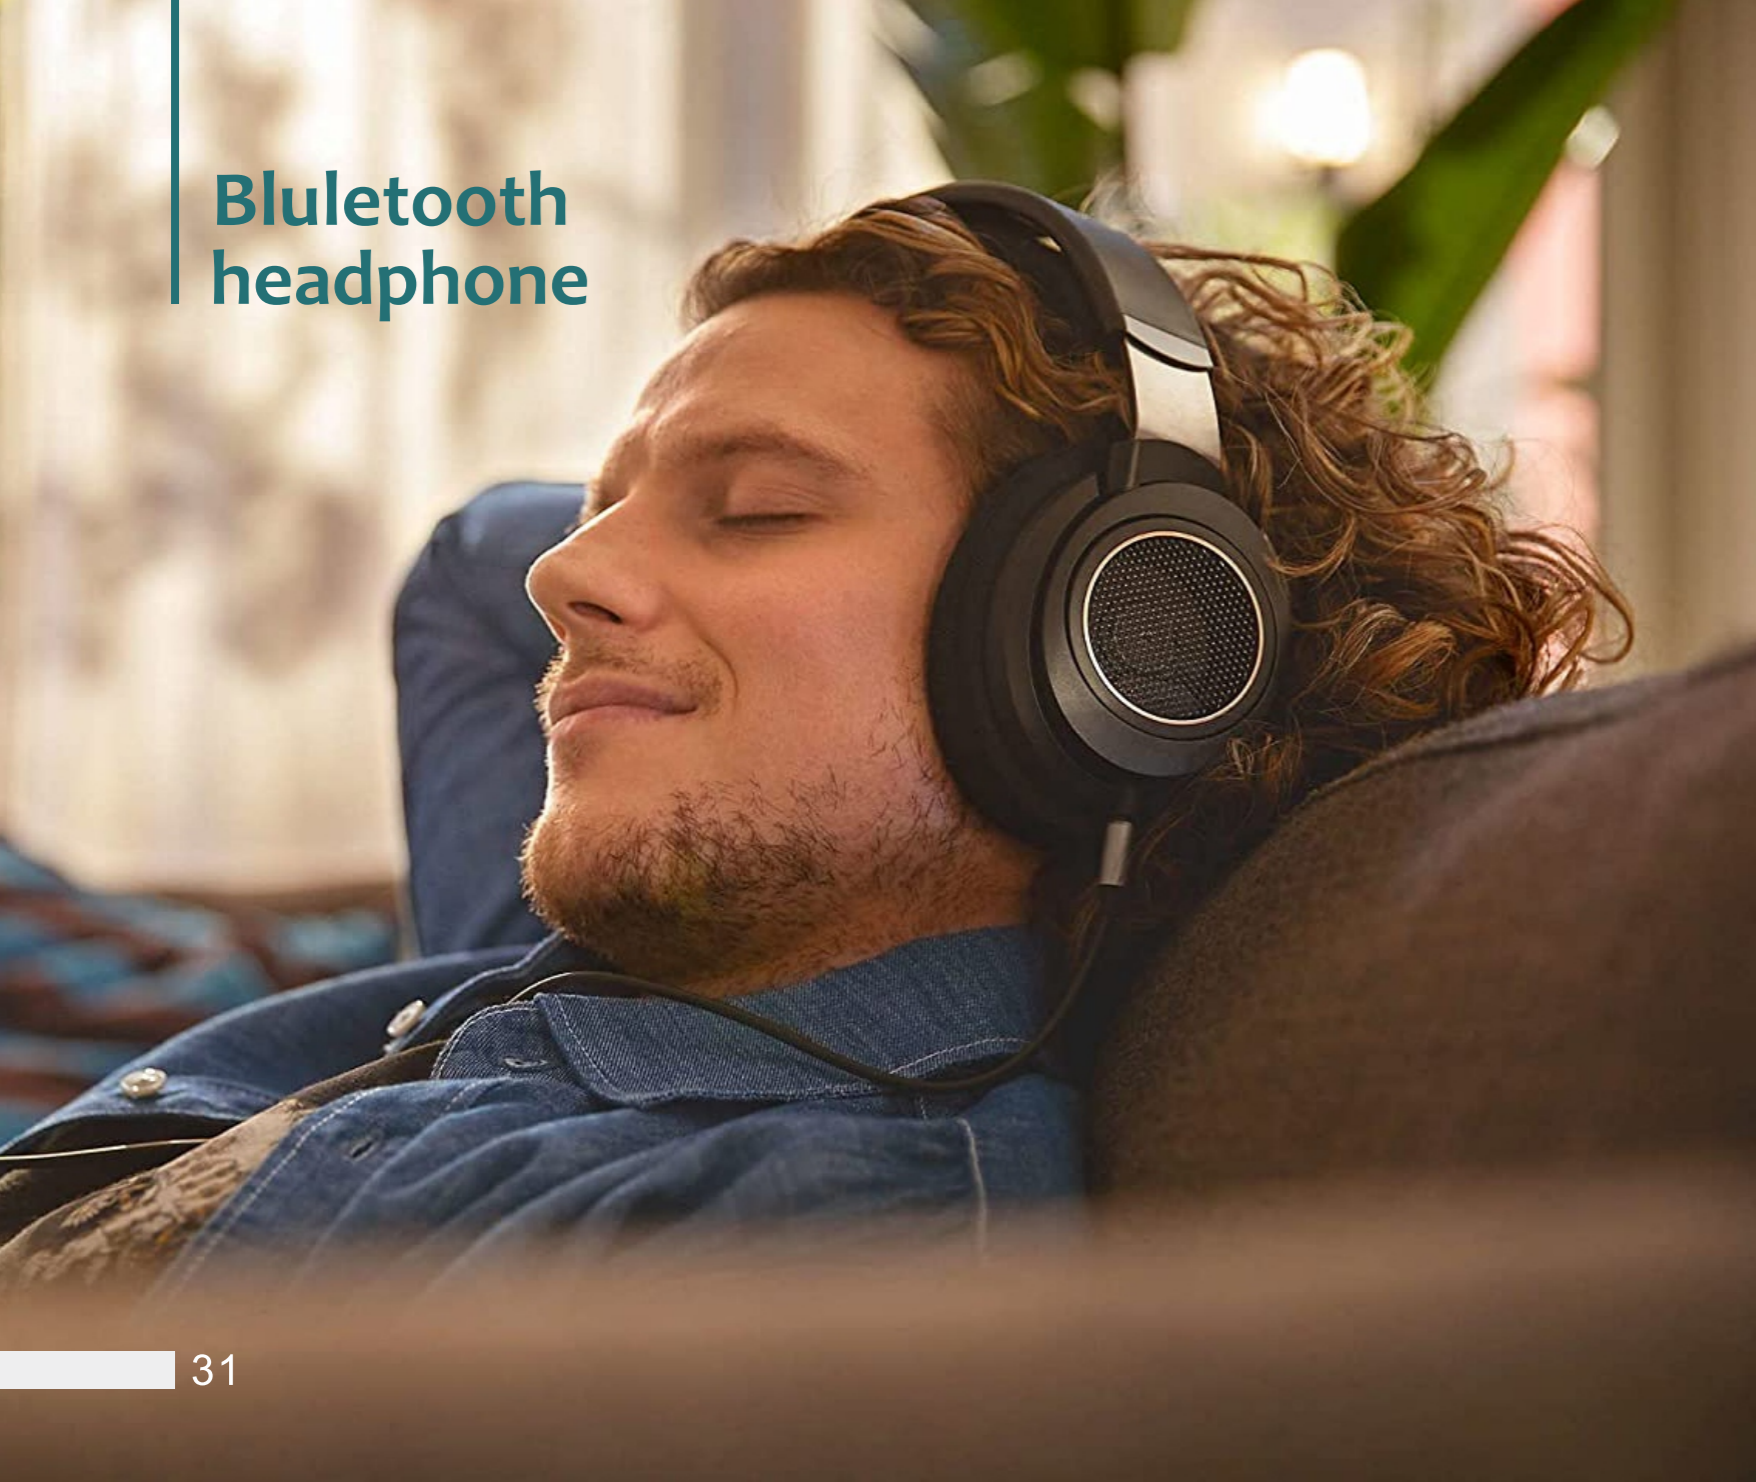

Bluetooth headphone