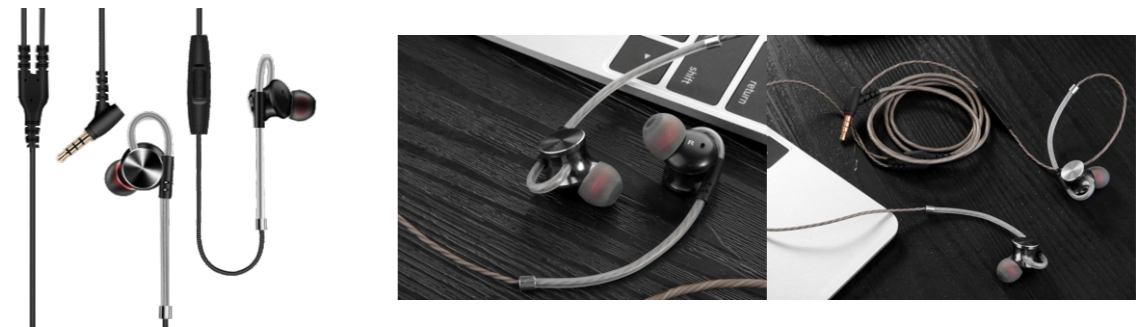

Wired earphones

Wired earphones |

EY232

Color ●●

EY233

Color ●

| Wired earphones

EY908