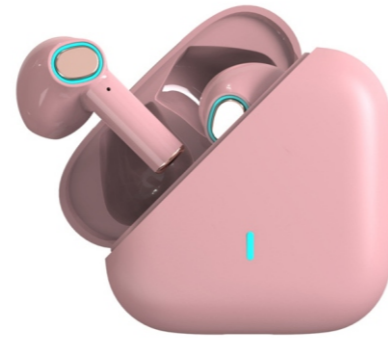

TWS earbuds

 **Bluetooth**
Bluetooth 5.2 chip

TWS earbuds |

EY103TWS

Specification:

Color

- ◉ Bluetooth version: V5.1
- ◉ Chipset: JL6983D
- ◉ Battery capacity (earphones) : 25mAh
- ◉ Battery capacity (charging case) : 230mAh
- ◉ Talk time: 3-4 hours
- ◉ Playing time: 3-4 hours
- ◉ Charging time: 1-2 hours
- ◉ Frequency: 2.402-2.480GHz
- ◉ Working range: within 10M
- ◉ Speaker diameter: Φ 13mm
- ◉ Touch control
- ◉ Charging port: TYPE-C

EY106TWS

Specification:

Color

- ◉ Bluetooth version: V5.1
- ◉ Chipset: JL6973D
- ◉ Battery capacity (earphones) : 30mAh
- ◉ Battery capacity (charging case) : 300mAh
- ◉ Talk time: 3-4 hours
- ◉ Playing time: 3-4 hours
- ◉ Charging time: 1-2 hours
- ◉ Frequency: 2.402-2.480GHz
- ◉ Working range: within 10M
- ◉ Speaker diameter: Φ 13mm
- ◉ Touch control
- ◉ Charging port: TYPE-C

EY105TWS

Specification:

Color

- ◉ Bluetooth version: V5.1
- ◉ Chipset: JL6973D4
- ◉ Battery capacity (earphones) : 30mAh
- ◉ Battery capacity (charging case) : 300mAh
- ◉ Talk time: 3-4 hours
- ◉ Playing time: 3-4 hours
- ◉ Charging time: 1-2 hours
- ◉ Frequency: 2.402-2.480GHz
- ◉ Working range: within 10M
- ◉ Speaker diameter: Φ10mm
- ◉ Touch control
- ◉ Charging port: TYPE-C